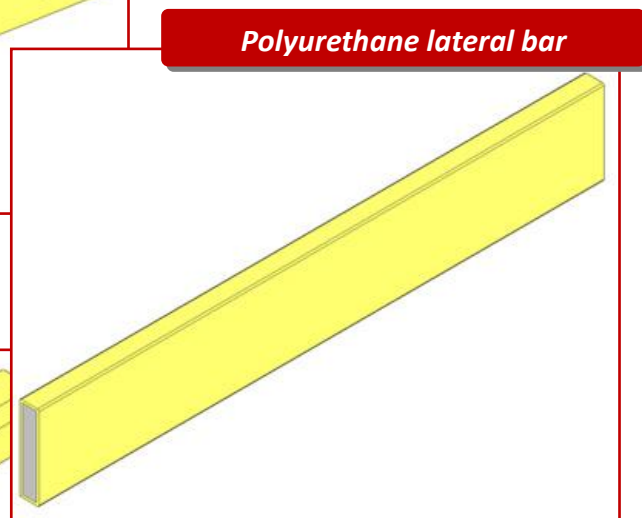

## Screen Accessories

**EUROGOMMA** manufactures several accessories for the installation of our screening products. Here are some examples of what we can offer

**Polyurethane stringer capping**

**Polyurethane coated tension bar**

**Polyurethane lateral bar**

**Polyurethane middle bar**

**Polyurethane wedge**