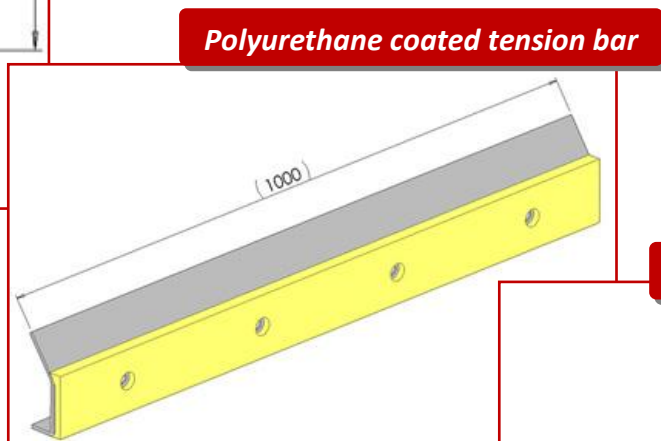

## Screen Accessories

**EUROGOMMA** manufactures several accessories for the installation of our screening products. Here are some examples of what we can offer

**Polyurethane stringer capping**

**Polyurethane coated tension bar**

**Polyurethane lateral bar**

**Polyurethane middle bar**

**Polyurethane wedge**