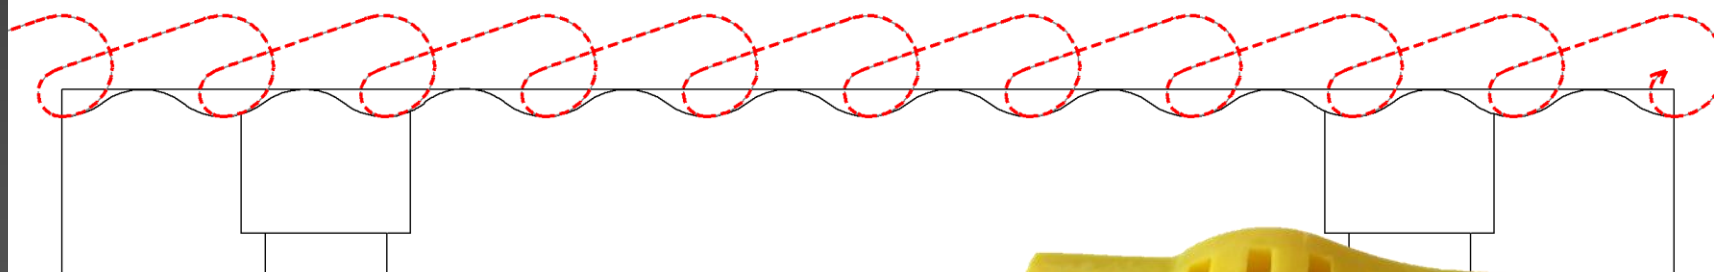

EUROGOMMA

EURO-PS Roll on!

Polyurethane modular screens

The **EURO-PS Roll on** polyurethane screen panels are an invention and unique product of **EUROGOMMA**.

This product is specifically designed for linear motion horizontal screens where material flows in layers keeping the fines on top.

Our **EURO-PS Roll on** modular screen panels are designed with one or several bumps along the flow so to make the processed material roll on them.

The rolling effect offers two important benefits:

1. Fines are transported from top layer to the bottom permitting their classification across screening apertures
2. Material self-cleaning

At last but not least the bump design improves the available surface increasing the number of screening apertures and the open area ratio.

Via A. Verga N° 9 – 24127, Bergamo – Italy

Tel.: ++39 035 261 738