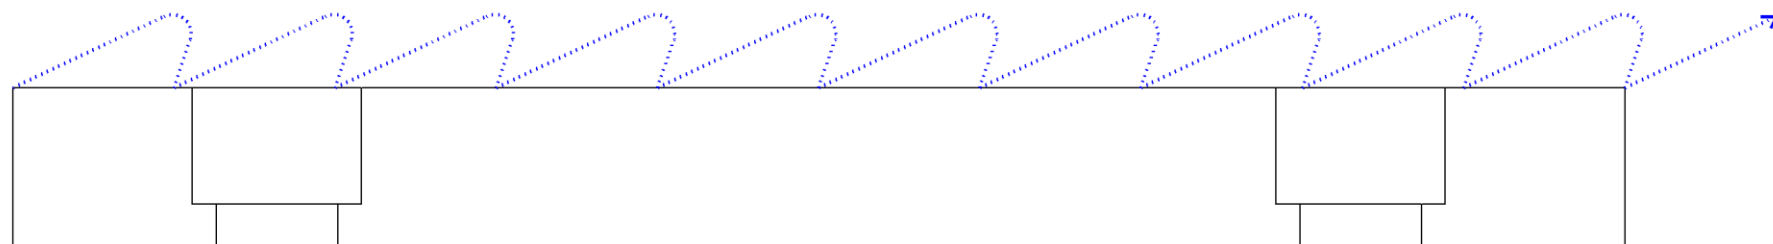

EUROGOMMA

EURO-PS Roll on!

Polyurethane modular screens

The **EURO-PS Roll on** polyurethane screen panels are an invention and unique product of **EUROGOMMA**.

This product is specifically designed for linear motion horizontal screens where material flows in layers keeping the fines on top.

Our **EURO-PS Roll on** modular screen panels are designed with one or several bumps along the flow so to make the processed material roll on them.

The rolling effect offers two important benefits:

1. Fines are transported from top layer to the bottom permitting their classification across screening apertures
2. Material self-cleaning

At last but not least the bump design improves the available surface increasing the number of screening apertures and the open area ratio.

Via A. Verga N° 9 – 24127, Bergamo – Italy

Tel.: ++39 035 261 738