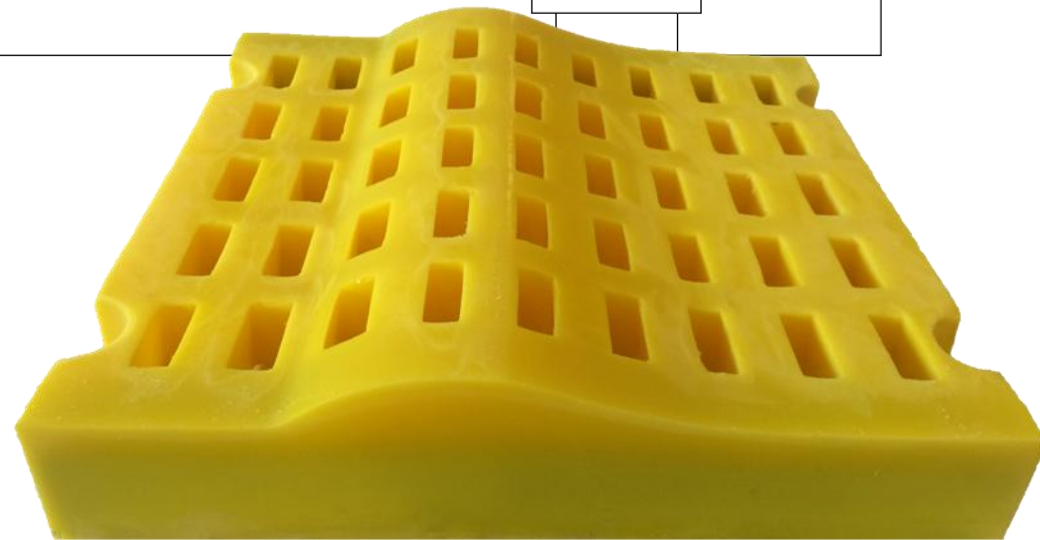

The **EURO-PS Roll on** polyurethane screen panels are an invention and unique product of **EUROGOMMA**.

This product is specifically designed for linear motion horizontal screens where material flows in layers keeping the fines on top.

Our **EURO-PS Roll on** modular screen panels are designed with one or several bumps along the flow so to make the processed material roll on them.

The rolling effect offers two important benefits:

1. Fines are transported from top layer to the bottom permitting their classification across screening apertures
2. Material self-cleaning

At last but not least the bump design improves the available surface increasing the number of screening apertures and the open area ratio.

Via A. Verga N° 9 – 24127, Bergamo – Italy

Tel.: ++39 035 261 738

Fax.: ++39 035 257 447

Email: info@eurogomma.com

Http://www.eurogomma.com