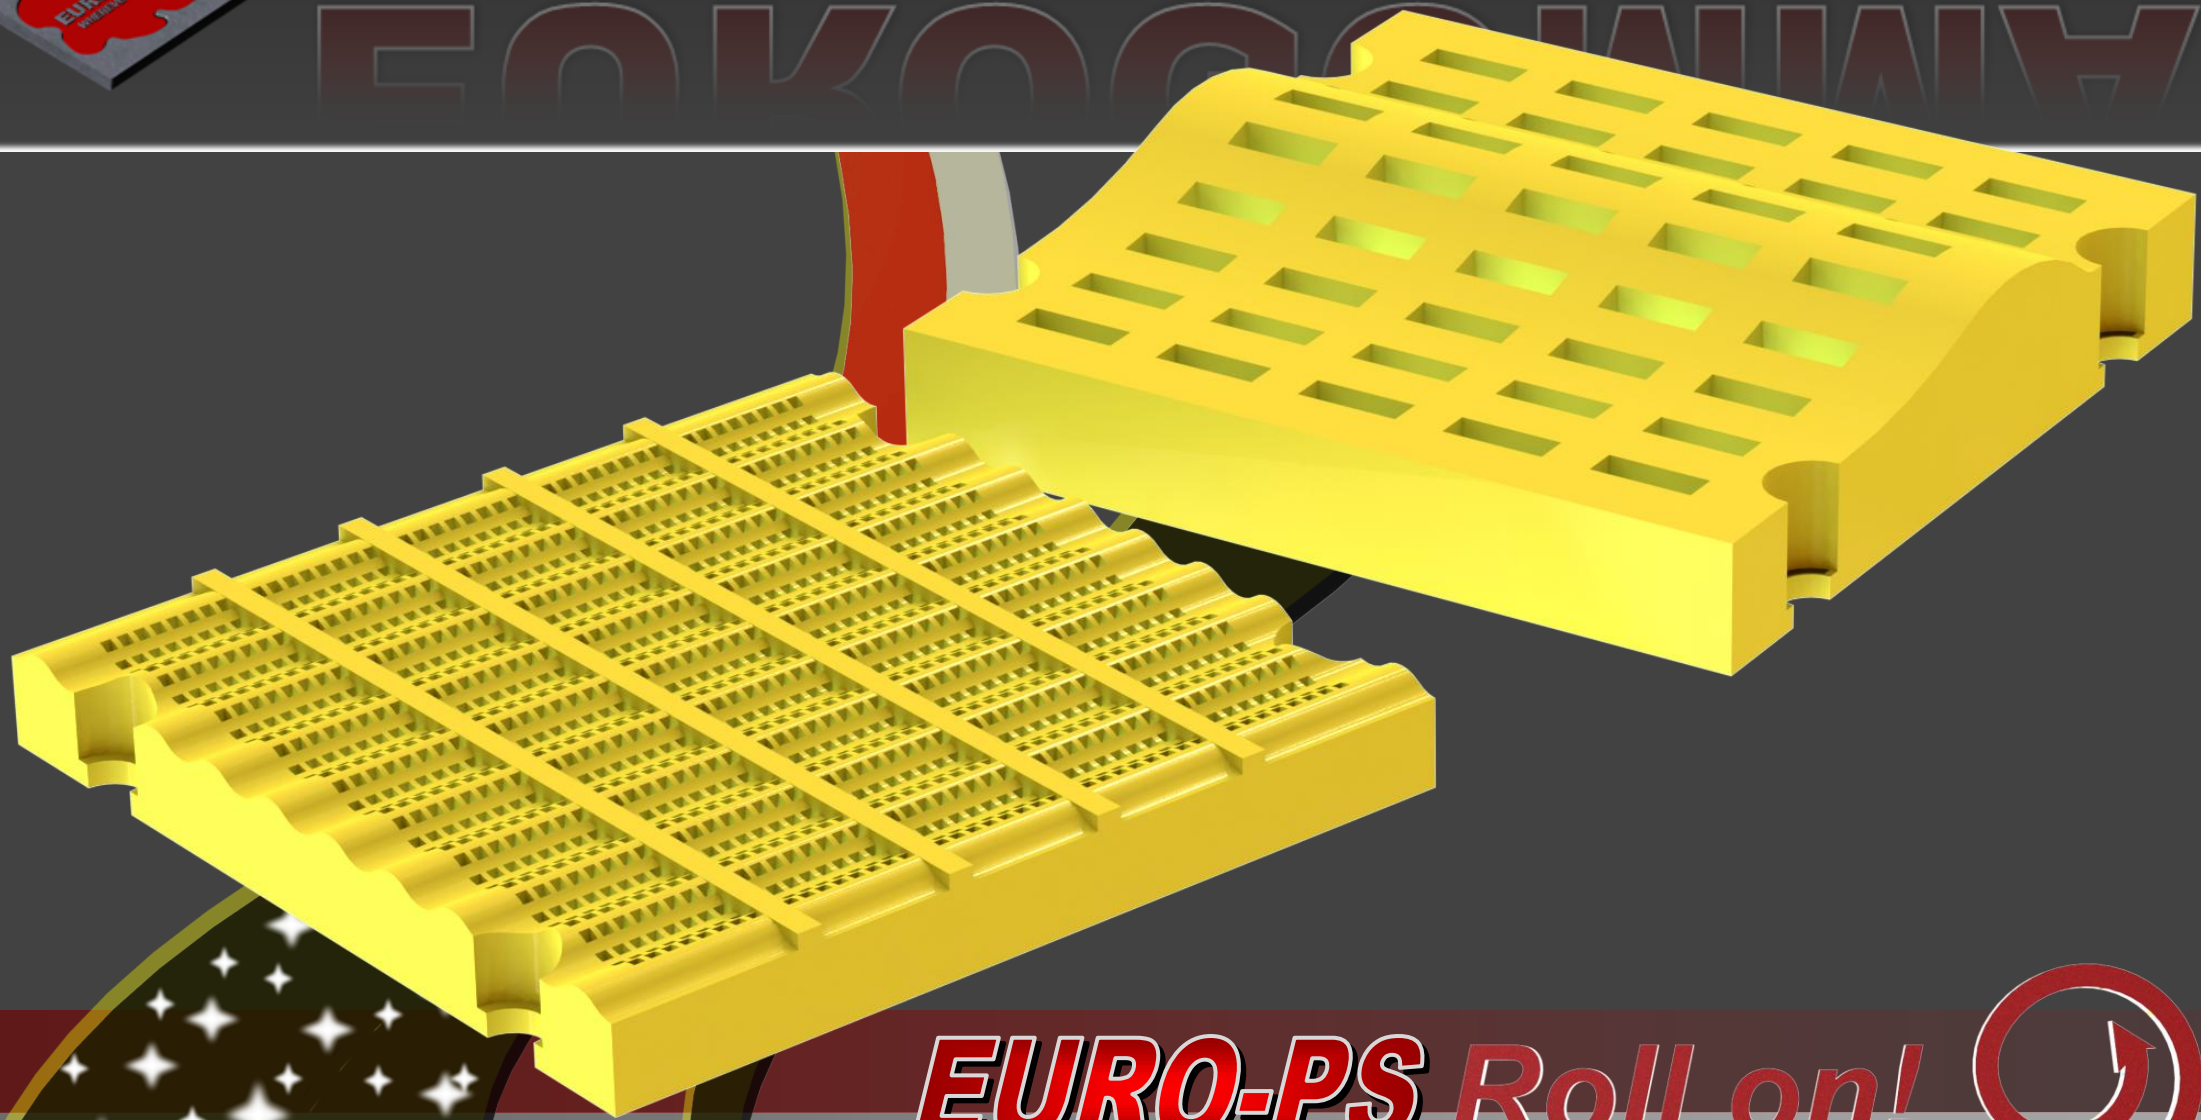

EUROGOMMA

EURO-PS Roll on!

Polyurethane modular screens

The **EURO-PS Roll on** polyurethane screen panels are an invention and unique product of **EUROGOMMA**.

This product is specifically designed for linear motion horizontal screens where material flows in layers keeping the fines on top.

Our **EURO-PS Roll on** modular screen panels are designed with one or several bumps along the flow so to make the processed material roll on them.

The rolling effect offers two important benefits:

1. Fines are transported from top layer to the bottom permitting their classification across screening apertures
2. Material self-cleaning

At last but not least the bump design improves the available surface increasing the number of screening apertures and the open area ratio.

Via A. Verga N° 9 – 24127, Bergamo – Italy

Tel.: ++39 035 261 738