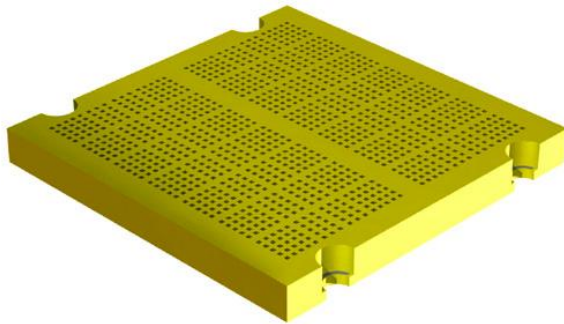

EUROGOMMA

EURO-PS Polyurethane modular screens

EURO-PS is the most versatile and modular system of **EUROGOMMA**

Thanks to the standard size 305 x 305mm – 1'x1' of all screening and dewatering modules the installation, maintenance and replacement of the screen deck becomes very easy.

EURO-PS is suitable to all screening and dewatering installations as the modules are designed to offer the highest efficiency and performance.

Standard modules are coupled by special panels with cross bars, weir bars and *Superflow* apertures to prevent blinding.

Screening

Fine screening panel

SUPERFLOW screen panel

Gross screening panel

Dewatering

Standard dewatering

Dewatering panel with cross bar

Dewatering panel with weir bar