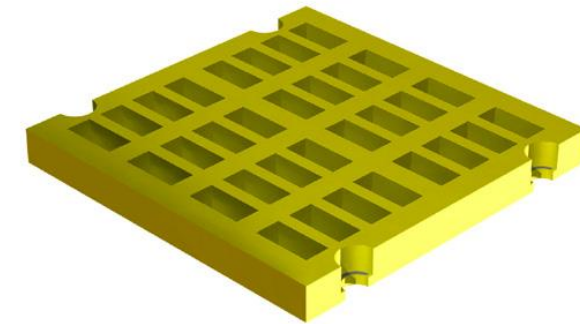

EUROGOMMA

EURO-PS Polyurethane modular screens

EURO-PS is the most versatile and modular system of **EUROGOMMA**

Thanks to the standard size 305 x 305mm – 1'x1' of all screening and dewatering modules the installation, maintenance and replacement of the screen deck becomes very easy.

EURO-PS is suitable to all screening and dewatering installations as the modules are designed to offer the highest efficiency and performance.

Standard modules are coupled by special panels with cross bars, weir bars and *Superflow* apertures to prevent blinding.

Screening

Fine screening panel

SUPERFLOW screen panel

Gross screening panel

Dewatering

Standard dewatering

Dewatering panel with cross bar

Dewatering panel with weir bar