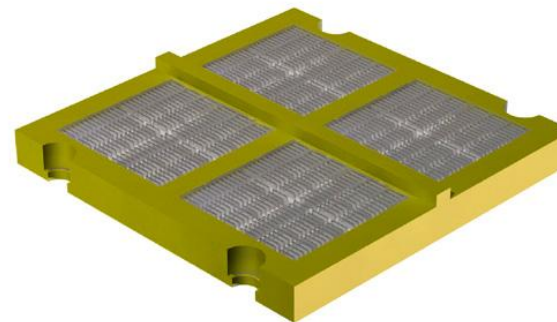

EUROGOMMA

EURO-PS Polyurethane modular screens

EURO-PS is the most versatile and modular system of **EUROGOMMA**

Thanks to the standard size 305 x 305mm – 1'x1' of all screening and dewatering modules the installation, maintenance and replacement of the screen deck becomes very easy.

EURO-PS is suitable to all screening and dewatering installations as the modules are designed to offer the highest efficiency and performance.

Standard modules are coupled by special panels with cross bars, weir bars and *Superflow* apertures to prevent blinding.

Screening

Fine screening panel

SUPERFLOW screen panel

Gross screening panel

Dewatering

Standard dewatering

Dewatering panel with cross bar

Dewatering panel with weir bar