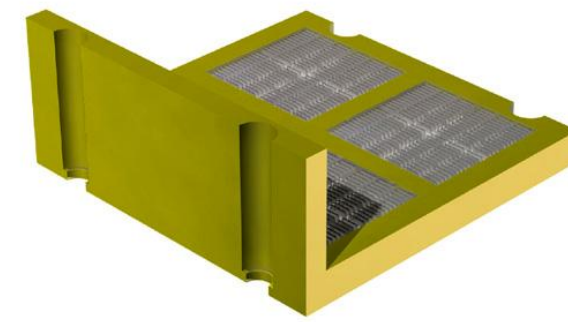

EUROGOMMA

EURO-PS Polyurethane modular screens

EURO-PS is the most versatile and modular system of **EUROGOMMA**

Thanks to the standard size 305 x 305mm – 1'x1' of all screening and dewatering modules the installation, maintenance and replacement of the screen deck becomes very easy.

EURO-PS is suitable to all screening and dewatering installations as the modules are designed to offer the highest efficiency and performance.

Standard modules are coupled by special panels with cross bars, weir bars and *Superflow* apertures to prevent blinding.

Screening

Fine screening panel

SUPERFLOW screen panel

Gross screening panel

Dewatering

Standard dewatering

Dewatering panel with cross bar

Dewatering panel with weir bar