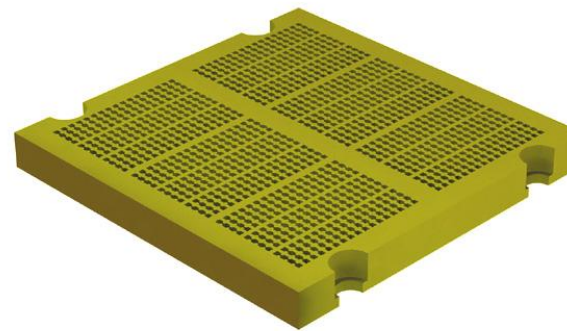

EUROGOMMA

EURO-PS Polyurethane modular screens

EURO-PS is the most versatile and modular system of **EUROGOMMA**

Thanks to the standard size 305 x 305mm – 1'x1' of all screening and dewatering modules the installation, maintenance and replacement of the screen deck becomes very easy.

EURO-PS is suitable to all screening and dewatering installations as the modules are designed to offer the highest efficiency and performance.

Standard modules are coupled by special panels with cross bars, weir bars and *Superflow* apertures to prevent blinding.

Screening

Fine screening panel

SUPERFLOW screen panel

Gross screening panel

Dewatering

Standard dewatering

Dewatering panel with cross bar

Dewatering panel with weir bar