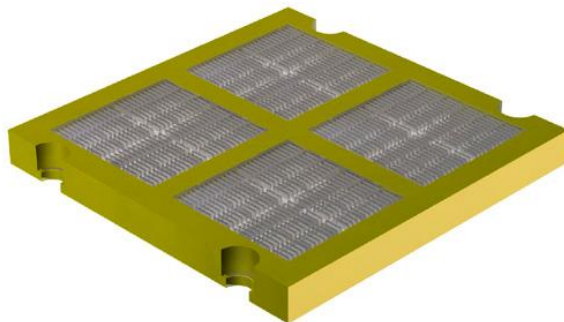

EUROGOMMA

EURO-PS Polyurethane modular screens

EURO-PS is the most versatile and modular system of **EUROGOMMA**

Thanks to the standard size 305 x 305mm – 1'x1' of all screening and dewatering modules the installation, maintenance and replacement of the screen deck becomes very easy.

EURO-PS is suitable to all screening and dewatering installations as the modules are designed to offer the highest efficiency and performance.

Standard modules are coupled by special panels with cross bars, weir bars and *Superflow* apertures to prevent blinding.

Screening

Fine screening panel

SUPERFLOW screen panel

Gross screening panel

Dewatering

Standard dewatering

Dewatering panel with cross bar

Dewatering panel with weir bar